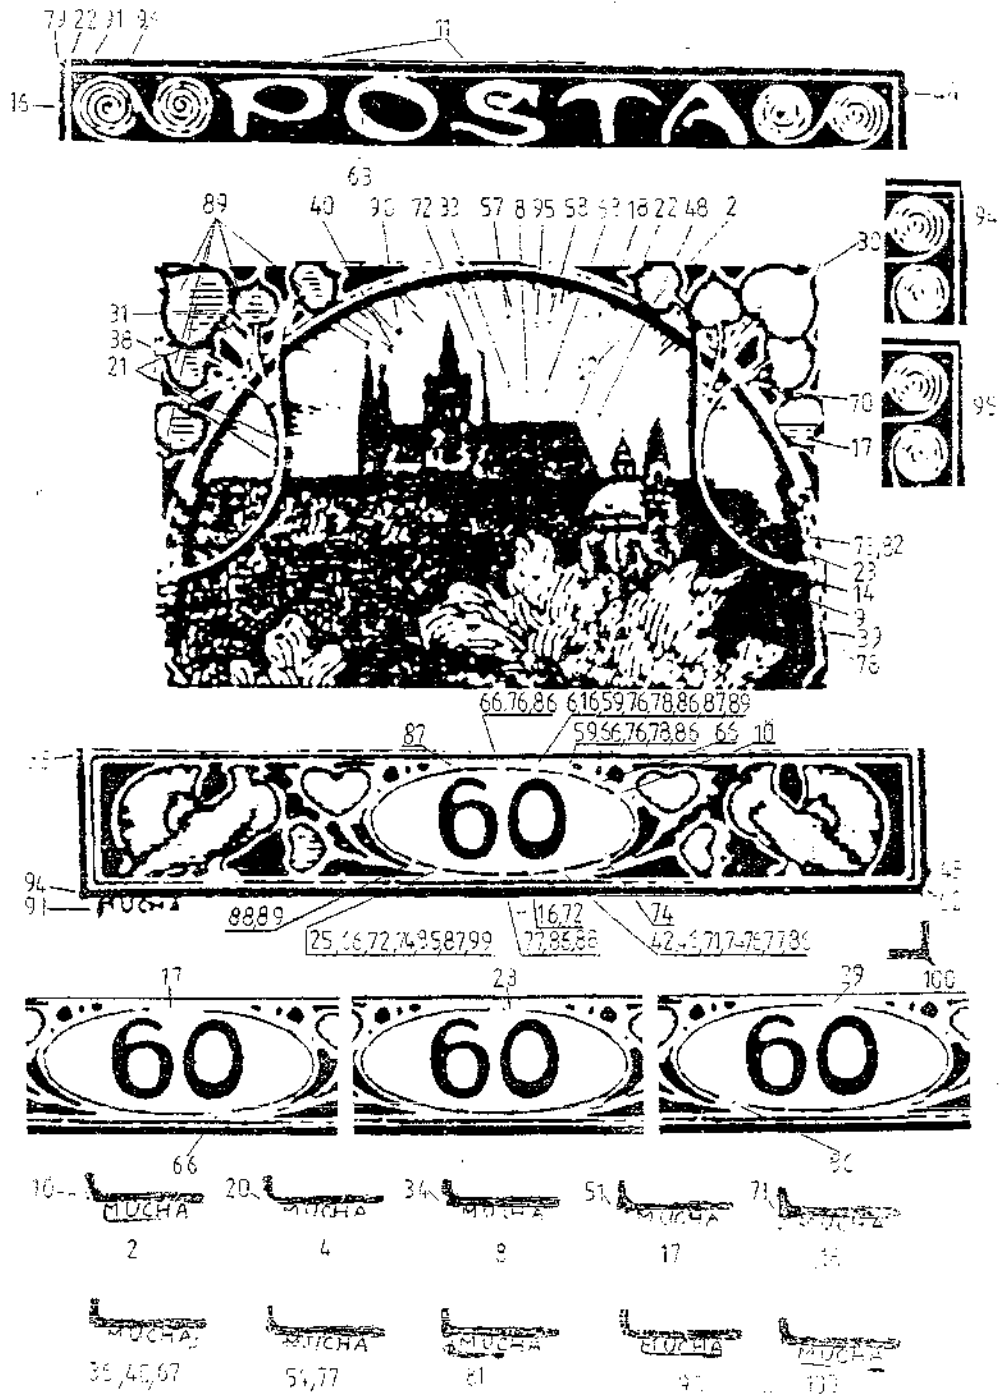

Plate I.

KNHTISK

Series I: Plating the Hradčany. Vol. 4: Fourth Design. No. 1: 60h.

Plate II.

KNHTISK

Series I: Plating the Hradčany. Vol. 4: Fourth Design. No. 1: 60h.

Other Details

Rays to the left of the first tower

Series I: Plating the Hradčany. Vol. 4: Fourth Design. No. 1: 60h.

Two spots

I - 27, 88,
II - 68, 77,

Spot and line

I - 34, 71, 75, 76, 97, 100,
II - 29, 35, 36, 44, 53, 54, 56, 64, 98, 100,

Severed rays

I - 13, 14, 16, 20, 21, 22, 24, 26, 30, 32, 33, 38, 39,
41, 43, 47, 54, 57, 66, 68, 69, 72, 73, 77, 78, 81,
83, 89, 92, 93, 95, 99,
II - 13, 14, 16, 17, 21, 22, 24, 30, 31, 39, 41, 46, 47,
48, 57, 69, 72, 89, 91, 92, 95, 99,